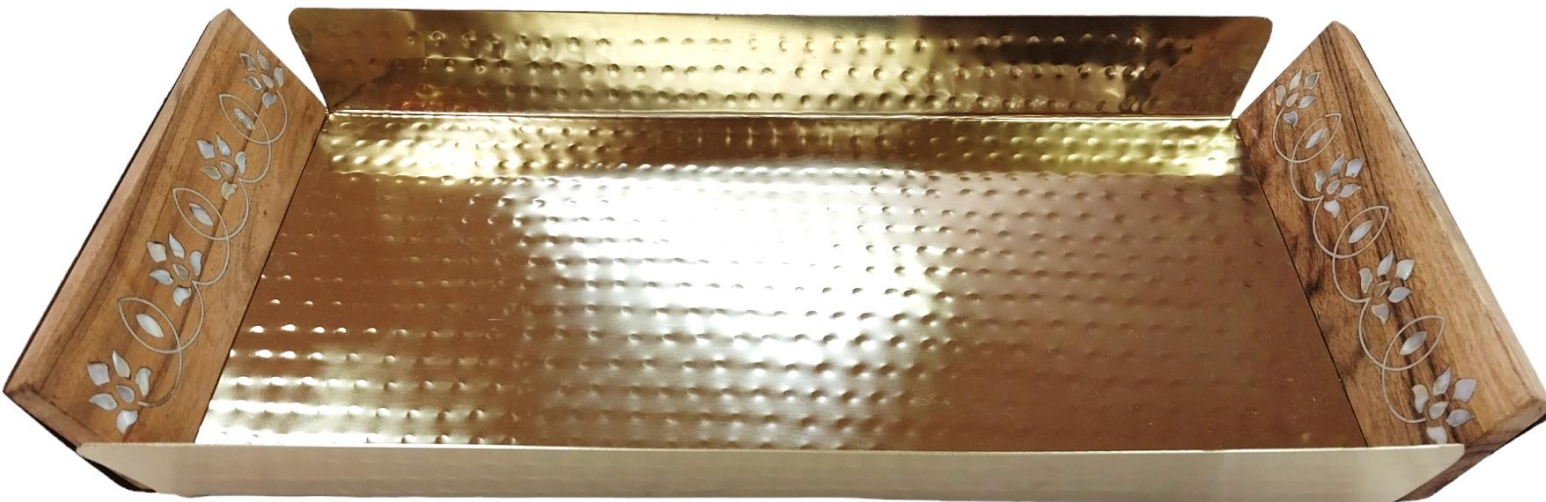

D20 X H31CM
STAND: 16XH15CM
BOX: D20XH7CM

- **BD8926**
ACACIA WOOD ROUND BOX SML 2 LAYERS WITH MOTHER OF PEARL FLOWER DESIGN ON AN IRON STAND.

D15 X H25CM
STAND: 12.5XH13CM
BOX: D15XH5.5CM

- **BD8921**

ACACIA WOOD RECTANGULAR CHEESE BOARD LARGE WITH MOTHER OF PEARL FLOWER DESIGN ON TOP AND LIGHT GOLD METAL HANDLES AND 2 KNIVES.

40X28XH1.5CM (51X30XH4CM)

- **BD8922**

ACACIA WOOD ICE BUCKET LIGHT GOLD HANDLE & KNOB WITH MOTHER OF PEARL FLOWER DESIGN.

D17.5XH25CM

- **BD8916**

ROUND GLASS CLEAR BOWL MED ON WOOD
BASE WITH MOTHER OF PEARL FLOWER DESIGN.

13XH24.5CM

- **BD8917**

ROUND GLASS CLEAR BOWL SML ON WOOD BASE
WITH MOTHER OF PEARL FLOWER DESIGN.

13XH20.5CM

- **BD8912**
ACACIA ROUND WOODEN BOWL MED WITH GOLDEN METAL HAMMERED RIM AND MOTHER OF PEARL FLOWER DESIGN FROM OUTSIDE.
18XH7CM

- **BD8913**
ACACIA ROUND WOODEN BOWL SML WITH GOLDEN METAL HAMMERED RIM AND MOTHER OF PEARL FLOWER DESIGN FROM OUTSIDE.
13XH5.5CM

- **BD8909**

METAL GOLD HAMMERED RECTANGULAR TRAY LRG
ON ROUND FEET WITH ACACIA WOOD HANDLES
MOTHER OF PEARL FLOWER DESIGN.