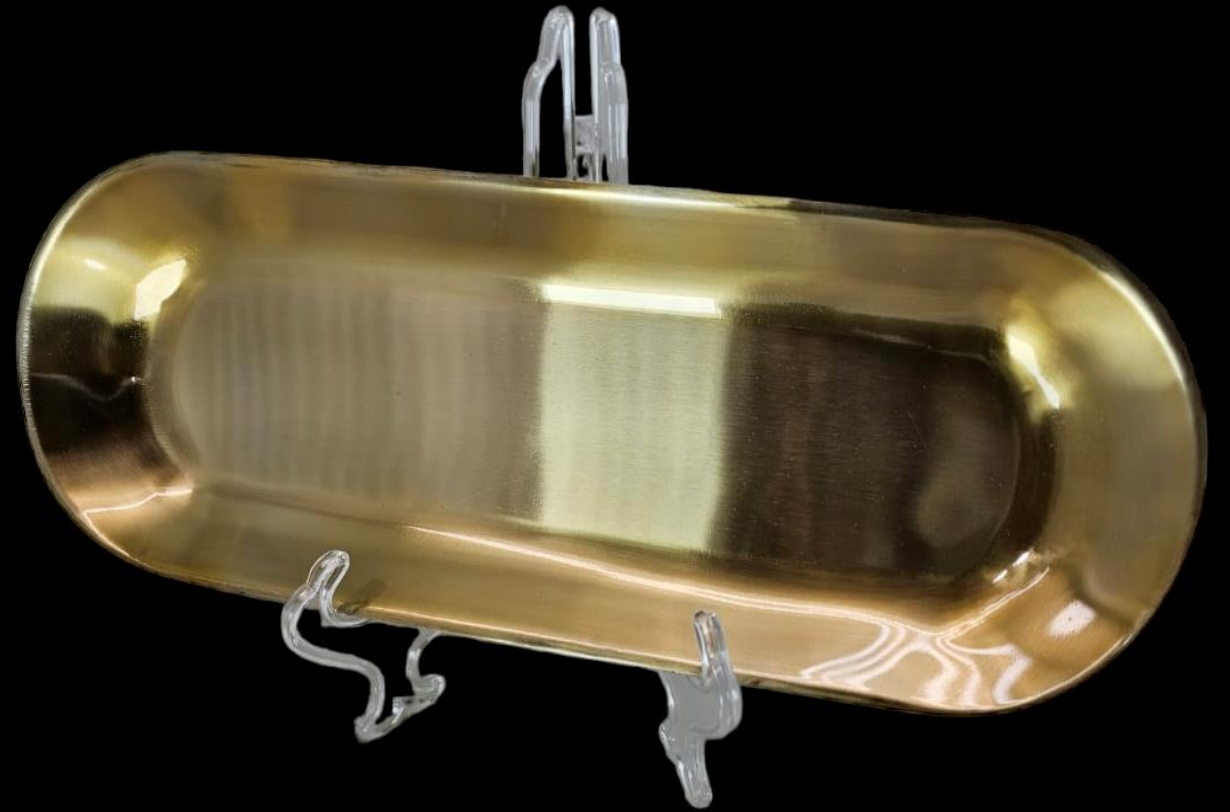

TROV1-MG (97)

DOUBLE WALLED OVAL TRAY LARGE MATT GOLD.

D43 X H15.5 X H3 CM