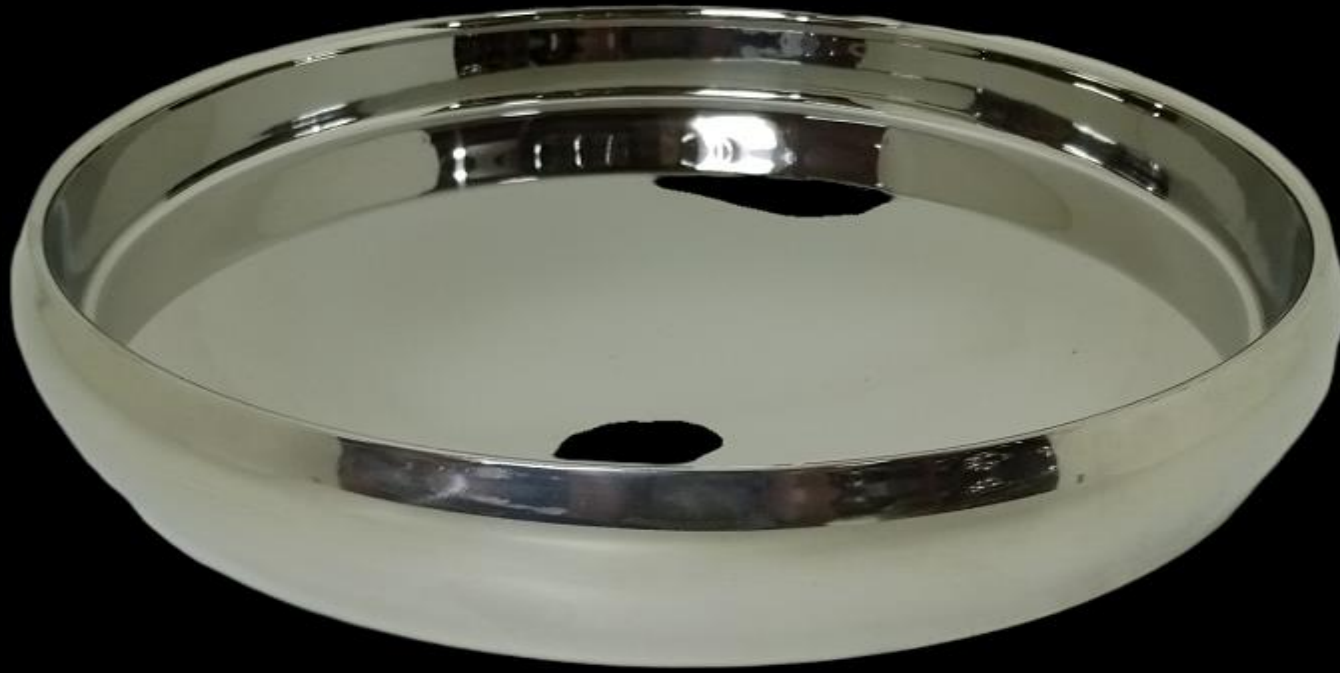

TRROXL2-SS (73)

DOUBLE WALLED ROUND BELLY TRAY X-LARGE
SHINY SILVER.

D42 X H7CM