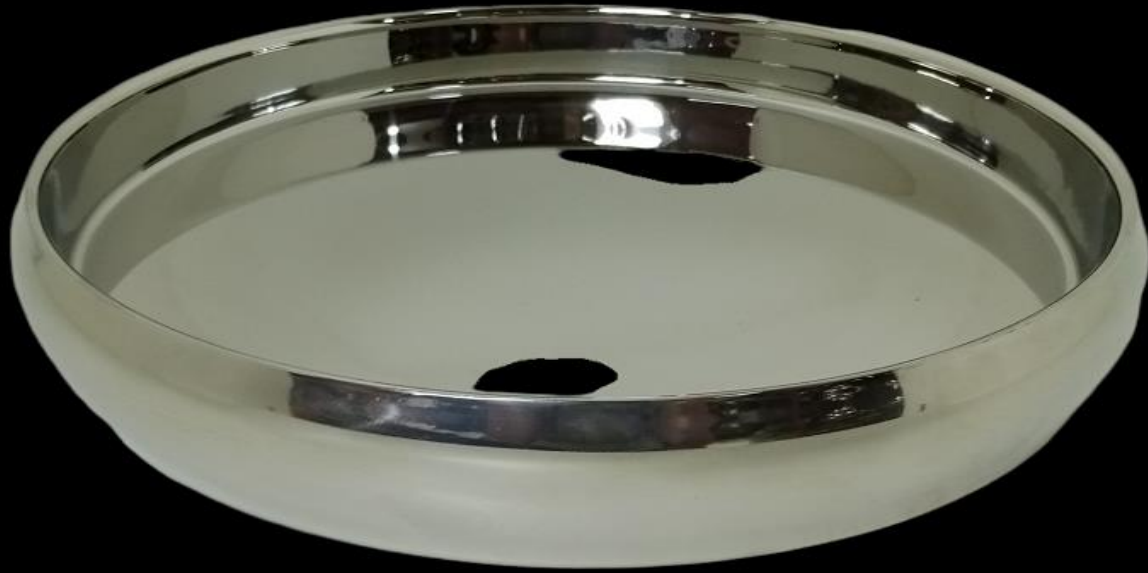

D29.50 X H9.50CM

TRROXL2-SS (73)

DOUBLE WALLED ROUND BELLY TRAY X-LARGE  
SHINY SILVER.

D42 X H7CM

TRROL2-SS (71)

DOUBLE WALLED ROUND BELLY TRAY LARGE SHINY  
SILVER.

D36 X H6.50 CM

TRROM2-SS (69)