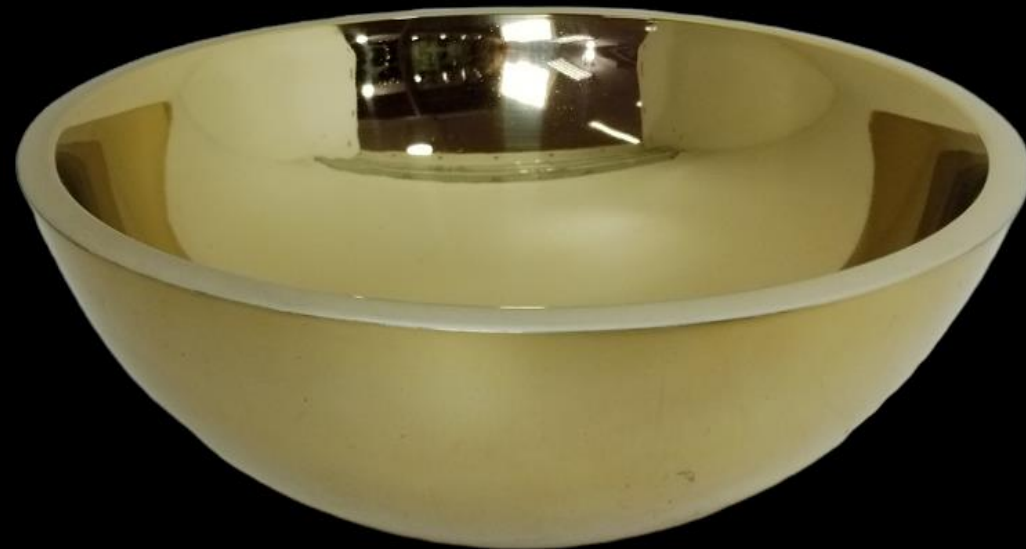

DOUBLE WALLED ROUND BOWL

MEDIUM SHINY GOLD.

D27 X H10 CM

MET-455-SG (43)

BOS2-SG (76)

DOUBLE WALLED ROUND BOWL

SMALL SHINY GOLD.

D23.00 X H9 CM

SER1-SG (100)

SALAD SERVER SET (FORK & SPOON) GOLD PLAIN MIRROR.

D5.50 X H34CM

FTB2-SG (82)

DOUBLE WALLED FTD ROUND BOWL MEDIUM  
SHINY GOLD.

D27.50 X H21CM

CO1-SG (95)

DOUBLE WALLED CONDIMENT SET 3 BOWLS SHINY GOLD.  
BOWL SIZE D10 X H4 CM (D20.50 X H8.50 CM)