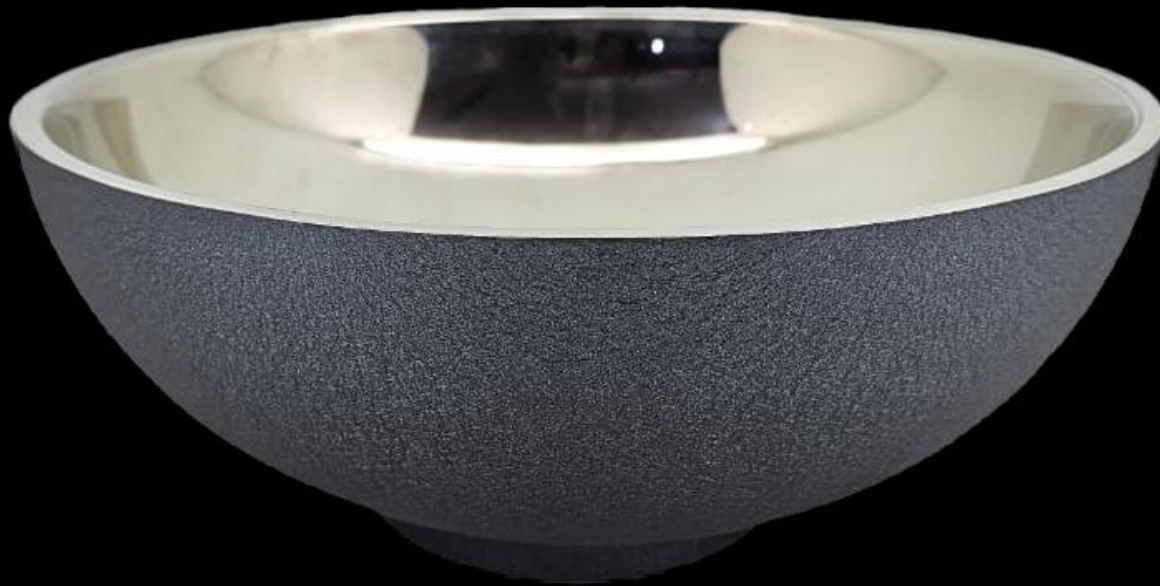

CHBOS1-VLBLK (66)

DOUBLE WALLED CHAMPAGNE BOWL MEDIUM WITH A SHORT
NECK SHINY SILVER FROM INSIDE & VELVET BLACK COAT FROM
OUTSIDE.

D31.50 X H13 CM