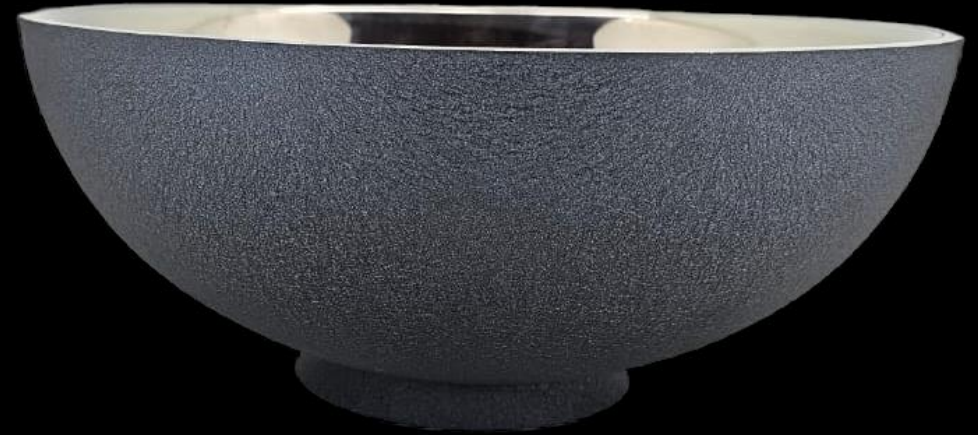

CHBOS1-VLBLK (66)

DOUBLE WALLED CHAMPAGNE BOWL MEDIUM WITH A SHORT
NECK SHINY SILVER FROM INSIDE & VELVET BLACK COAT FROM
OUTSIDE.

D31.50 X H13 CM