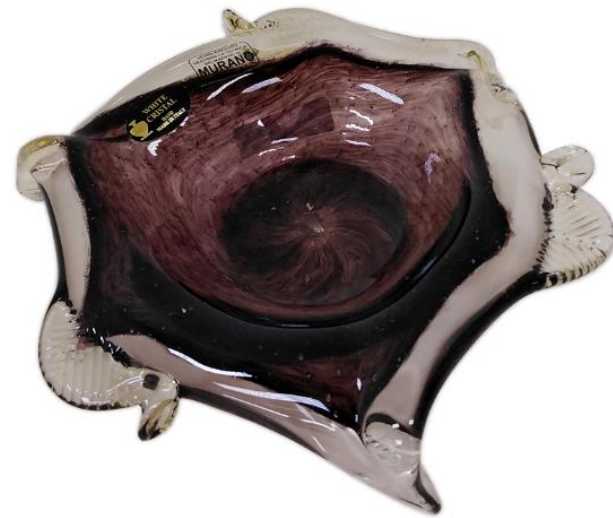

# BROWN GLITTER

- **1010BRW**

White Cristal Handmade Crystal Glass.  
Footed Vase Tulipano Brown Glitter.

**H40CM**

- **2010BRW**

White Cristal Handmade Crystal Glass.  
Footed Bowl Large Persia Brown Glitter.

**36x45xH22CM**

- **55SVPRSBRW**

White Cristal Handmade Crystal Glass.  
Ashtray Persia Brown Glitter.

20CM

- **38SVNRNBRW**

White Cristal Handmade Crystal Glass.  
Ashtray Venezia Brown Glitter.

20CM

- **3020BRW**