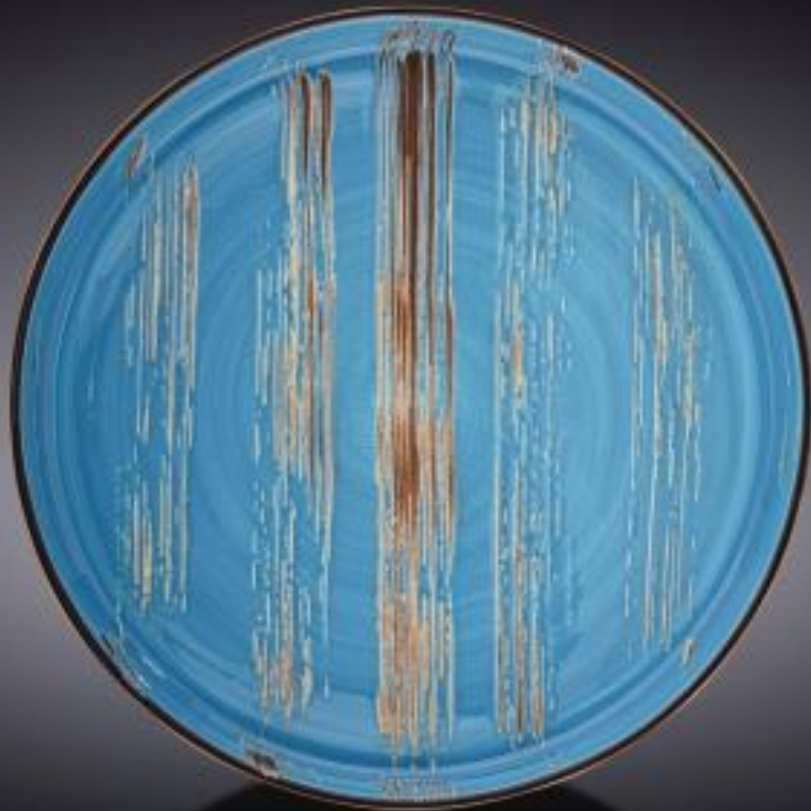

20.50 x H2.50cm

LEA'S GIFT

**WL-668614/A**

**Round Plate Large Blue Box Of 3 PCS**

[Scratch](#)

10"

25.50 x H2.80cm

**WL-668619/A**