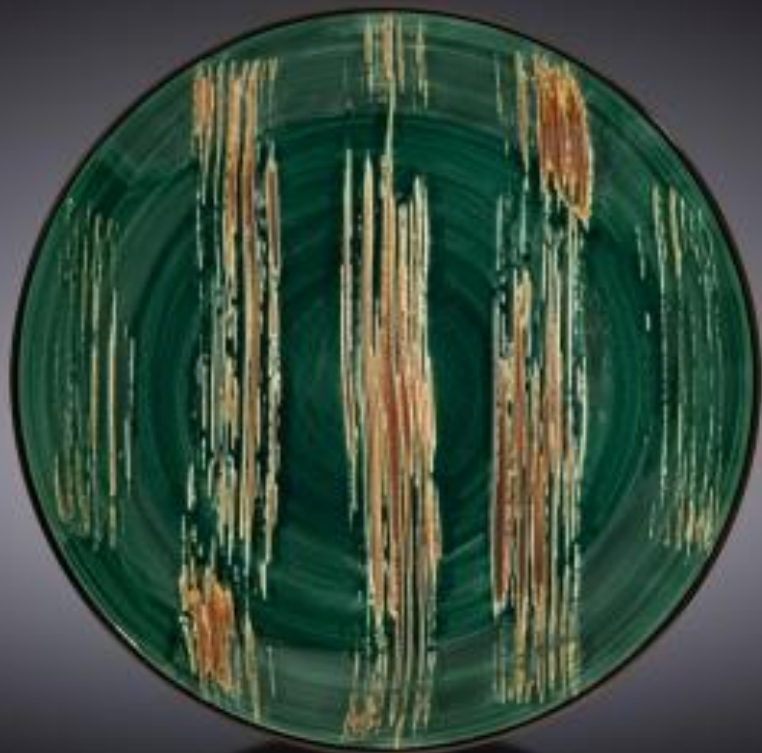

WL-668512/A

Round Plate Small Green Box Of 3 PCS

[Scratch](#)

8"

20.50 x H2.50cm

LEA'S GIFT