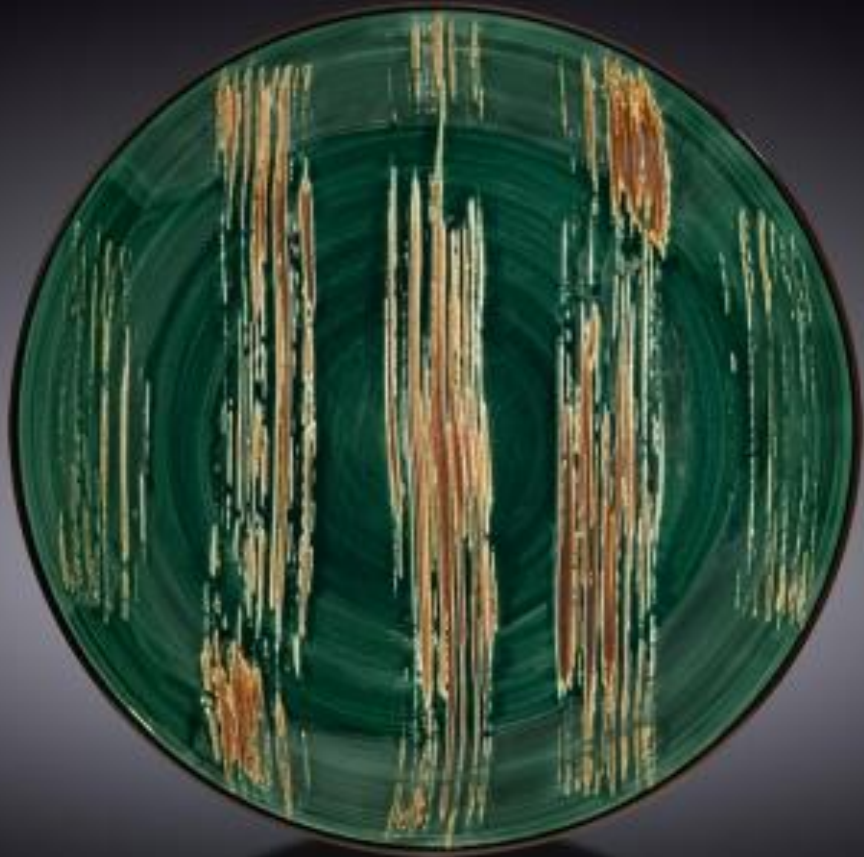

LEA'S GIFT

**WL-668512/A**

**Round Plate Small Green Box Of 3 PCS**

[Scratch](#)

8"

20.50 x H2.50cm

LEA'S GIFT

**WL-668514/A**