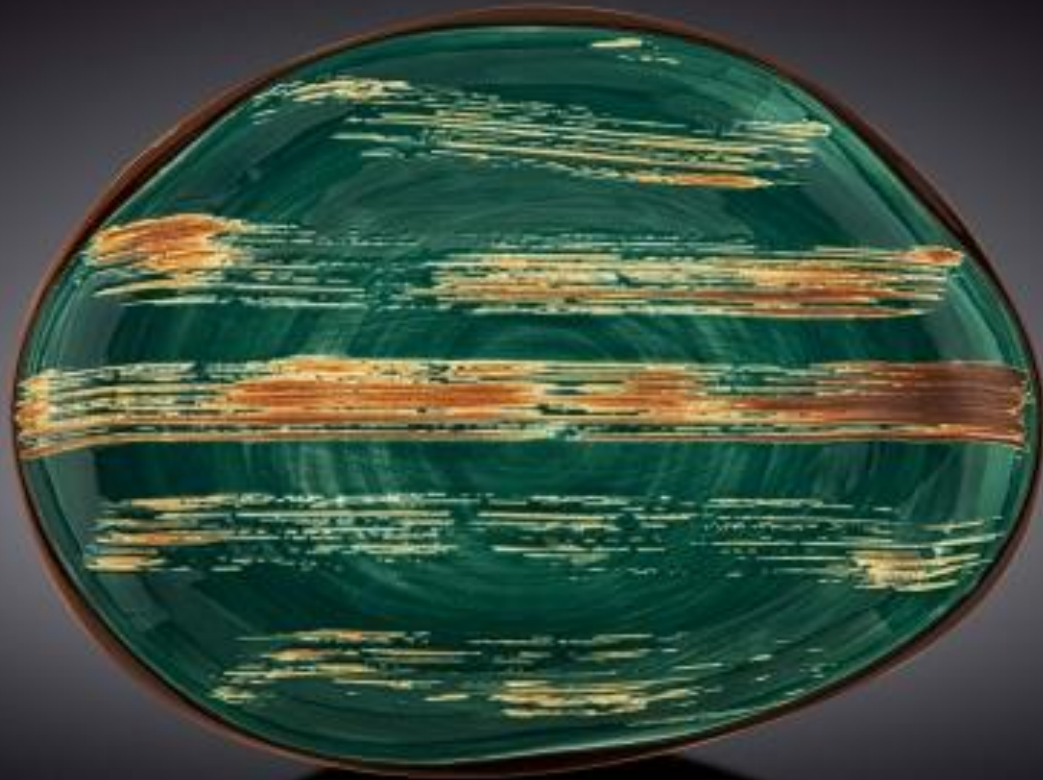

WL-668542/A

Stone Shape Dish Green Box Of 2 PCS

[Scratch](#)

13" x 9.75"

33 x 24.50 x H3cm