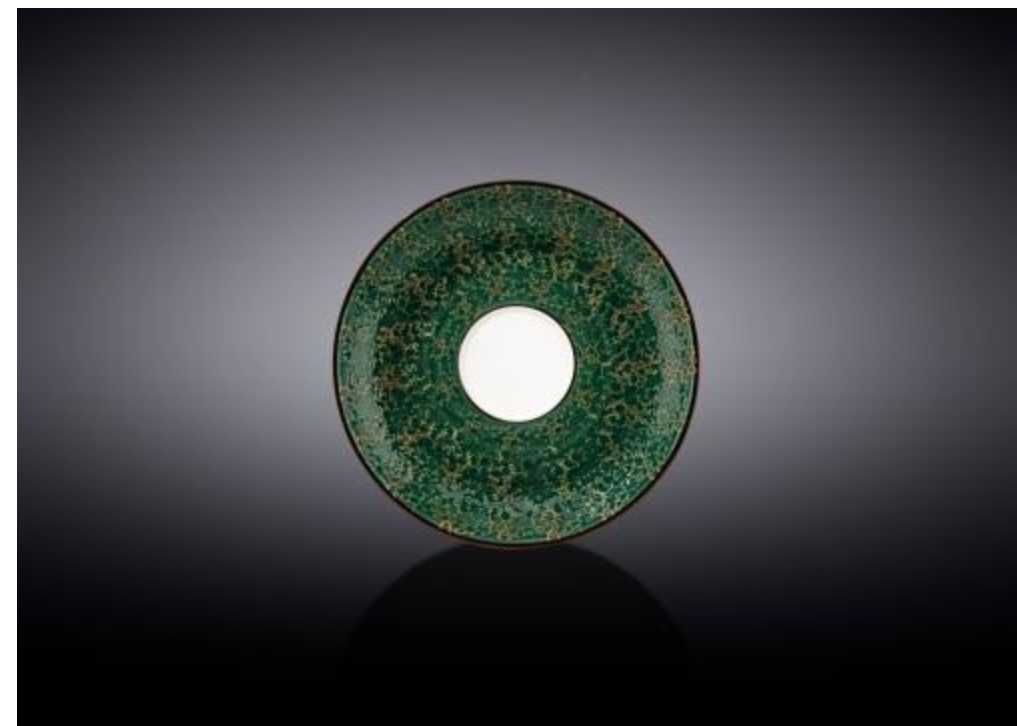

WL-667533/B

Coffee Saucer Green Box Of 6 PCS

[Splash](#)

4.5"

11 cm