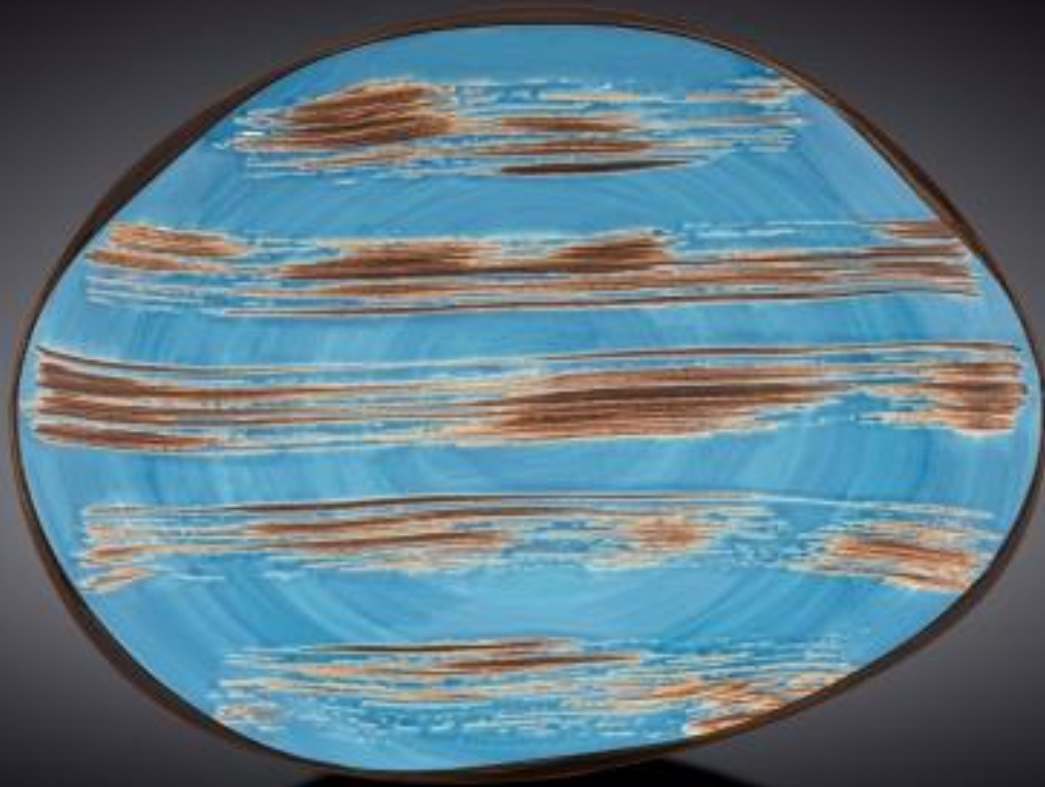

WL-668642/A

Stone Shape Dish Blue Box Of 2 PCS

[Scratch](#)

13" x 9.75"

33 x 24.50 x H3cm

LEA'S GIFT