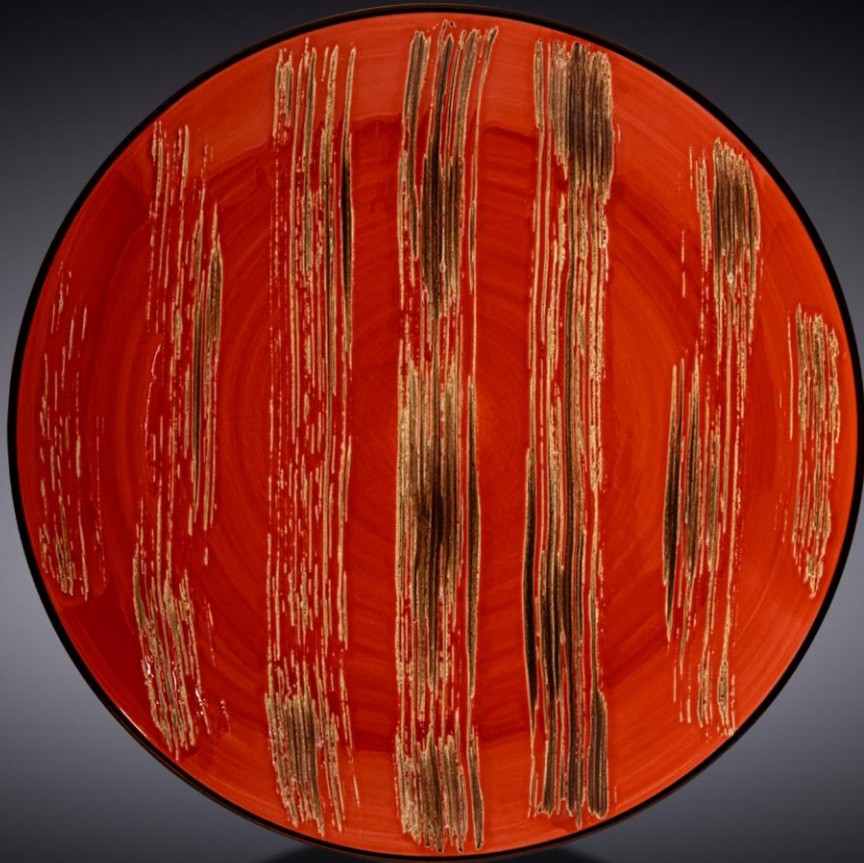

WL-668214/A

Round Plate Large Red Box Of 3 PCS

[Scratch](#)

10"

25.50 x H2.80cm

LEA'S GIFT