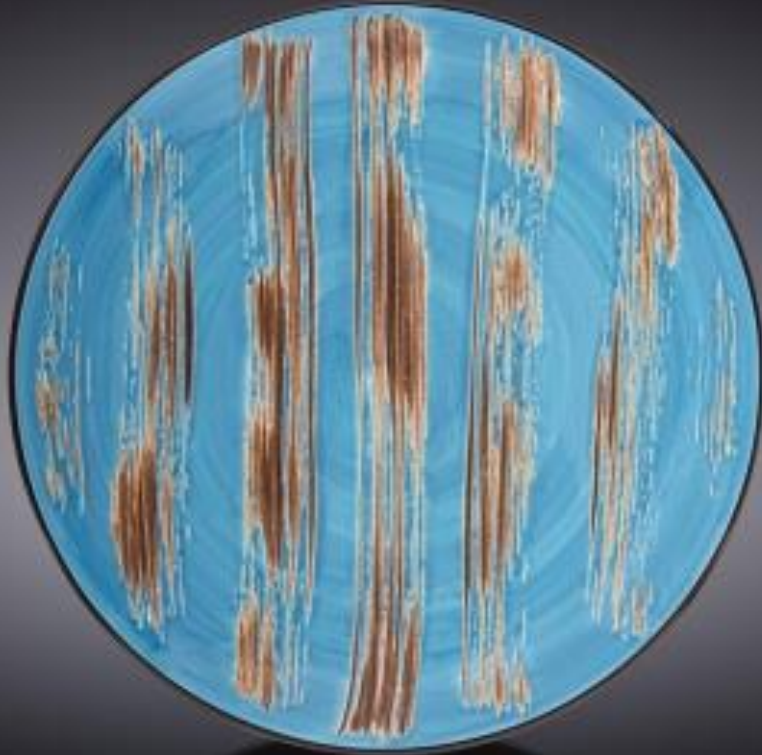

WL-668612/A

Round Plate Small Blue Box Of 3 PCS

[Scratch](#)

8"

20.50 x H2.50cm

LEA'S GIFT