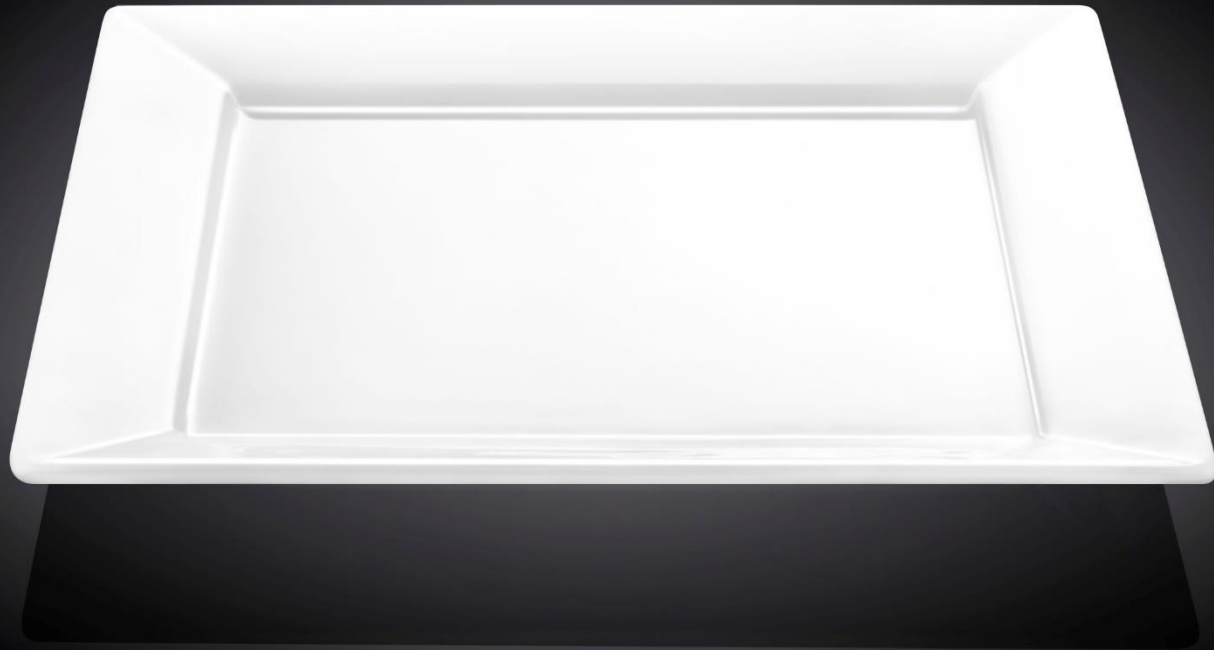

LEA'S GIFT

**WL-991222/A**

**Square Dessert Plate Box Of 6 PCS**

[Stella](#)

7.5" x 7.5"

18.50 x 18.50cm

**WL-991223/A**

**Square Dinner Plate Box Of 3 PCS**