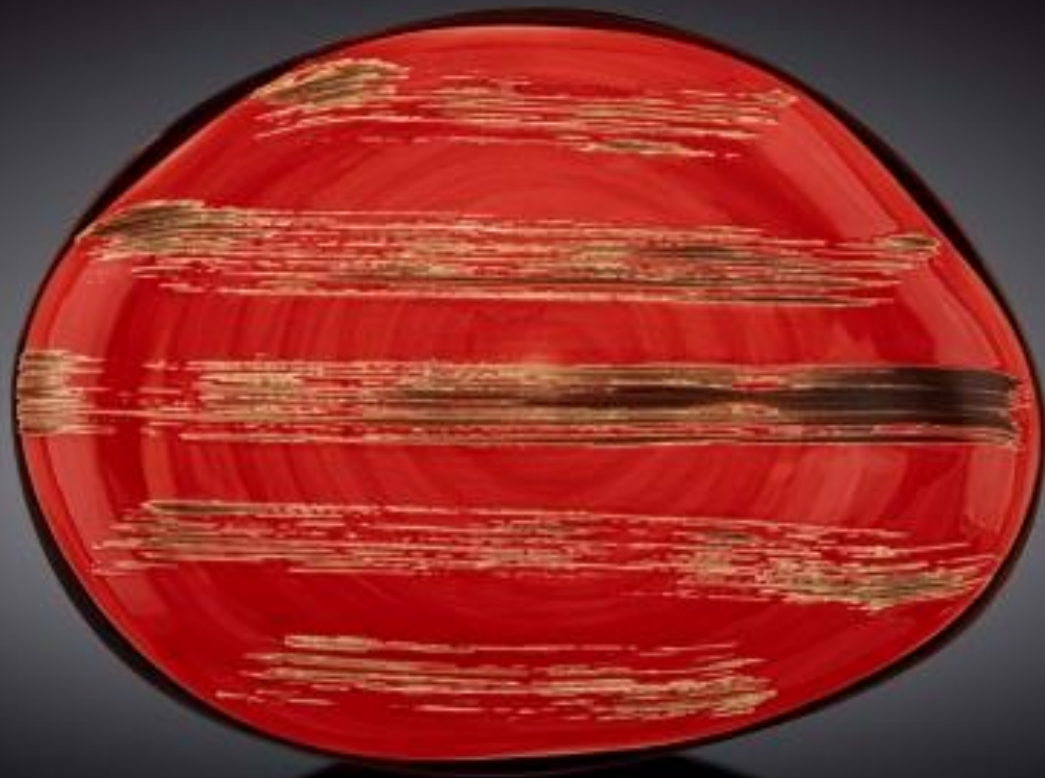

25.50 x H2.80cm

LEA'S GIFT

**WL-668240/A**

**Round Plate Raised Rim Large Red Box Of 3 PCS**

[Scratch](#)

9.75" x 6.5" x 2.5"

25 x 16.5 x H6cm

LEA'S GIFT