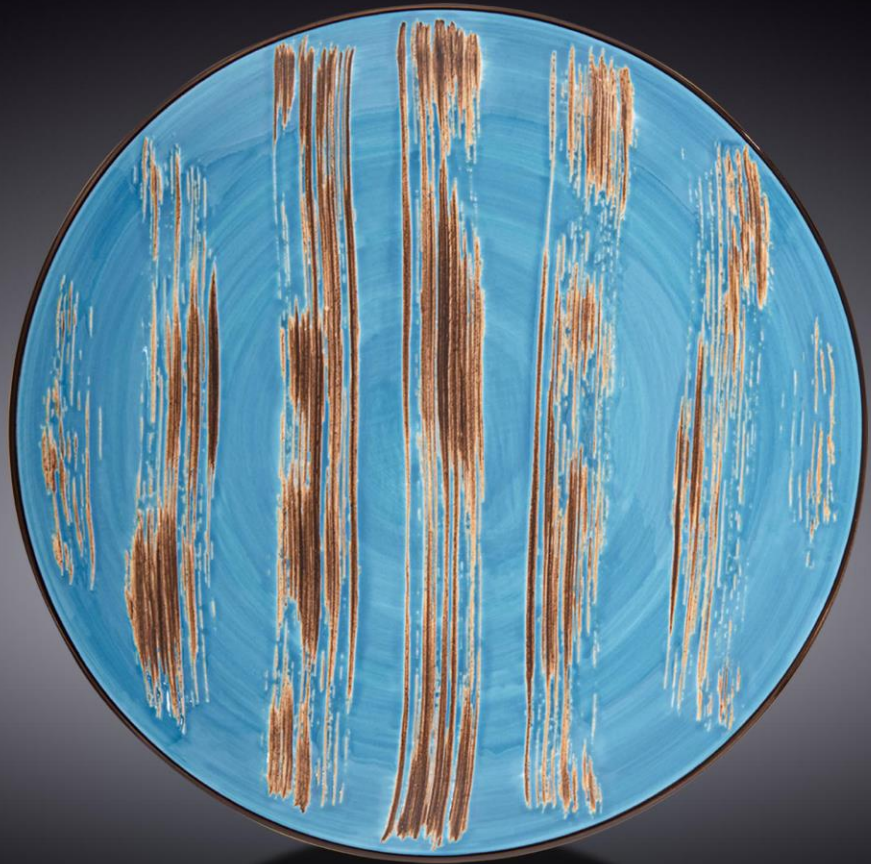

WL-668614/A

Round Plate Large Blue Box Of 3 PCS

[Scratch](#)

10"

25.50 x H2.80cm