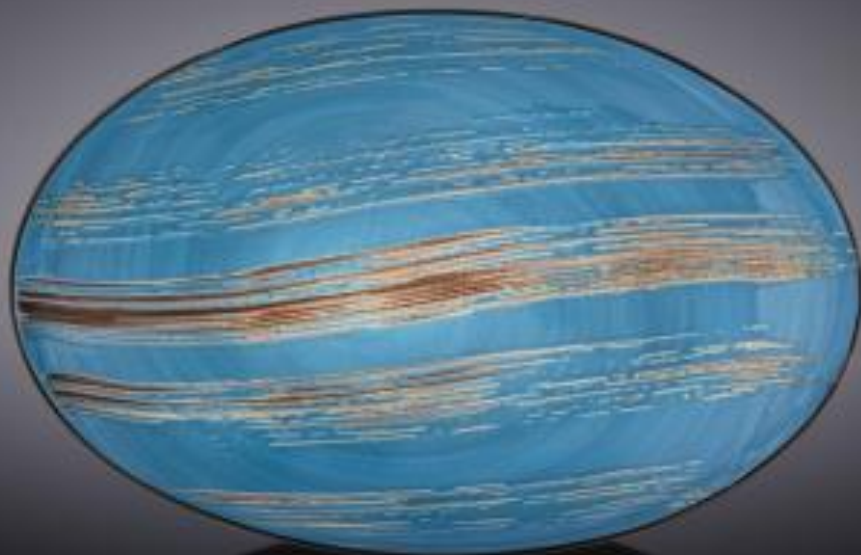

WL-668640/A

Round Plate Raised Rim Large Blue Box Of 3 PCS

[Scratch](#)

9.75" x 6.5" x 2.5"

25 x 16.5 x H6cm

LEA'S GIFT