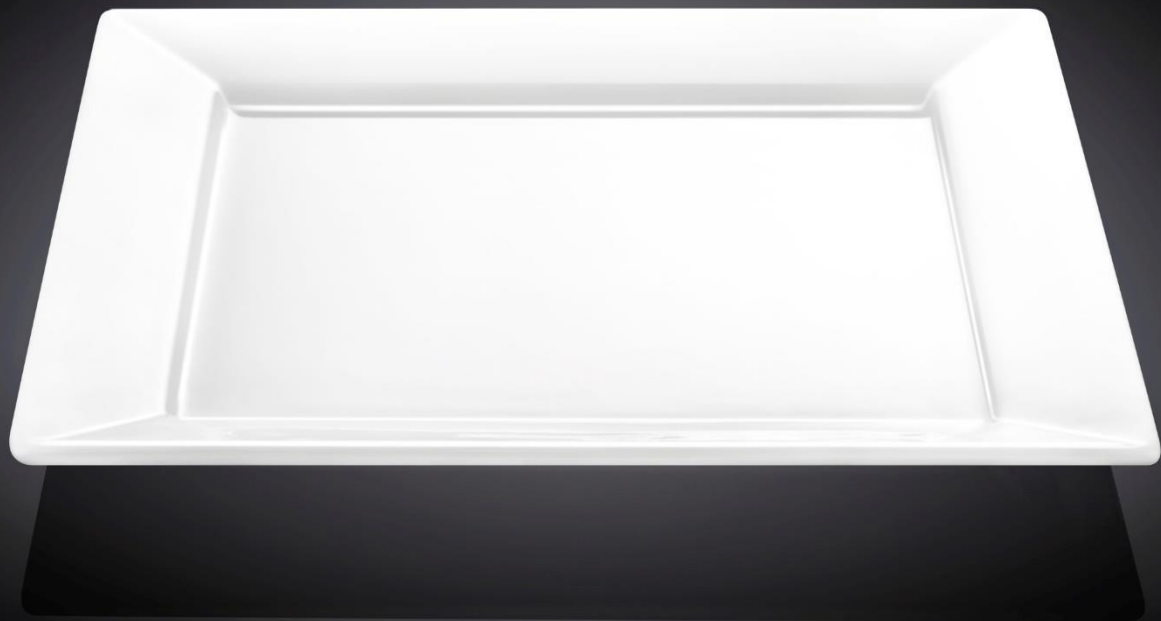

LEA'S GIFT

**WL-991222/A**

**Square Dessert Plate Box Of 6 PCS**

[Stella](#)

7.5" x 7.5"

18.50 x 18.50cm

**WL-991223/A**

**Square Dinner Plate Box Of 3 PCS**