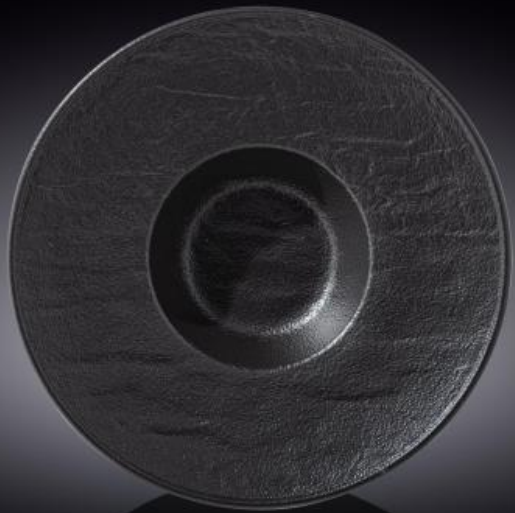

**WL-661130/A**

**Deep Plate Porcelain With Matt Black Gaze Box Of  
3 PCS**

[SlateStone](#)

10"

25.5 x H5 cm

12 fl oz

350 ml

LEA'S GIFT