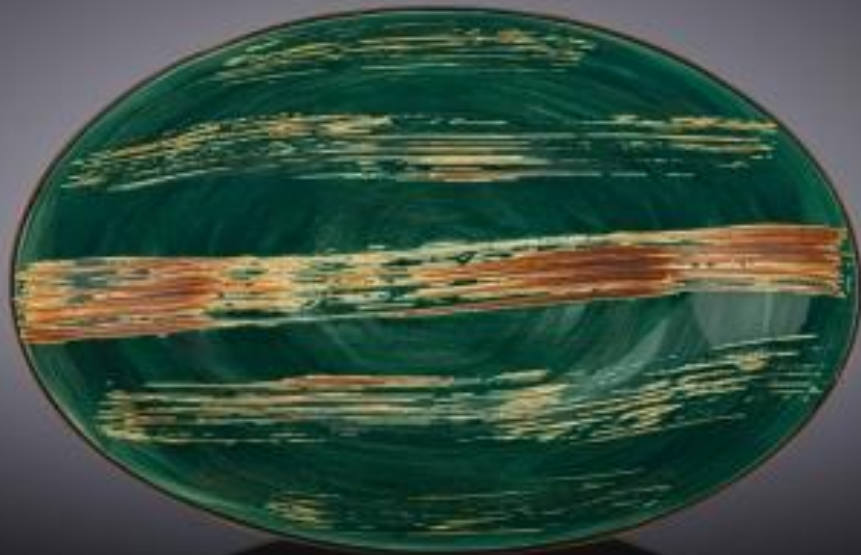

**Round Plate Large Green Box Of 3 PCS**

[Scratch](#)

10"

25.50 x H2.80cm

LEA'S GIFT

**WL-668540/A**

**Round Plate Raised Rim Large Green Box Of 3 PCS**

[Scratch](#)