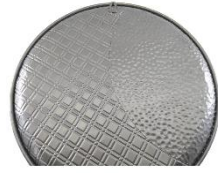

# METAL CONCEPT

• **4HW1204751**

Set Of 2 Pieces  
Hammered Metal Plate And Wall Decoration  
Round Matt Gold 48.5xH2cm / 38.5xH2cm

• **5HW1204752**

Set Of 2 Pieces  
Hammered Metal Plate And Wall Decoration  
Round Glittered Gold 48.5xH2cm / 38.5xH2cm

• **6HW1204753**

Set Of 2 Pieces  
Hammered Metal Plate And Wall Decoration  
Round Greige 48.5xH2cm / 38.5xH2cm

- **9HW1204403**

Set Of 2 Pieces

Hammered Metal Bowl Round Metallic Gold

50xH8cm / 37.5xH7cm

- **1HW1200301**

Set Of 3 Pieces

Hammered Metal Bowl Vertical Matt Gold

49xH10.5cm / 41xH9.5cm / 35xH9cm

- **2HW1200302**

Set Of 3 Pieces

Hammered Metal Bowl Vertical Silver

49xH10.5cm / 41xH9.5cm / 35xH9cm

- **3HW1200303**

Set Of 3 Pieces

Hammered Metal Bowl Vertical Metallic Gold

49xH10.5cm / 41xH9.5cm / 35xH9cm