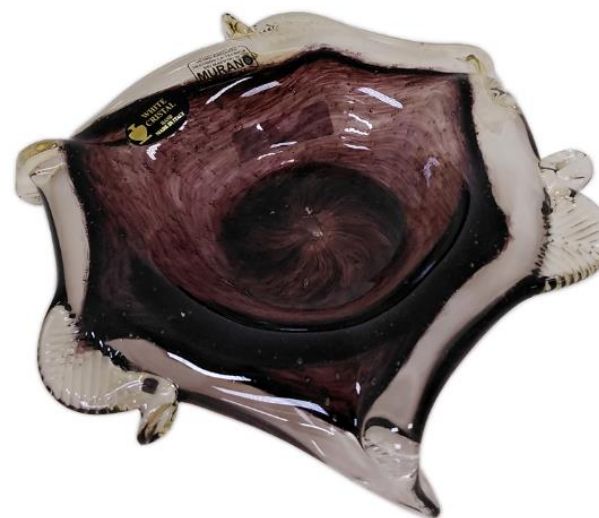

- **38SVNRNBRW**

White Cristal Handmade Crystal Glass.
Ashtray Venezia Brown Glitter.

20CM