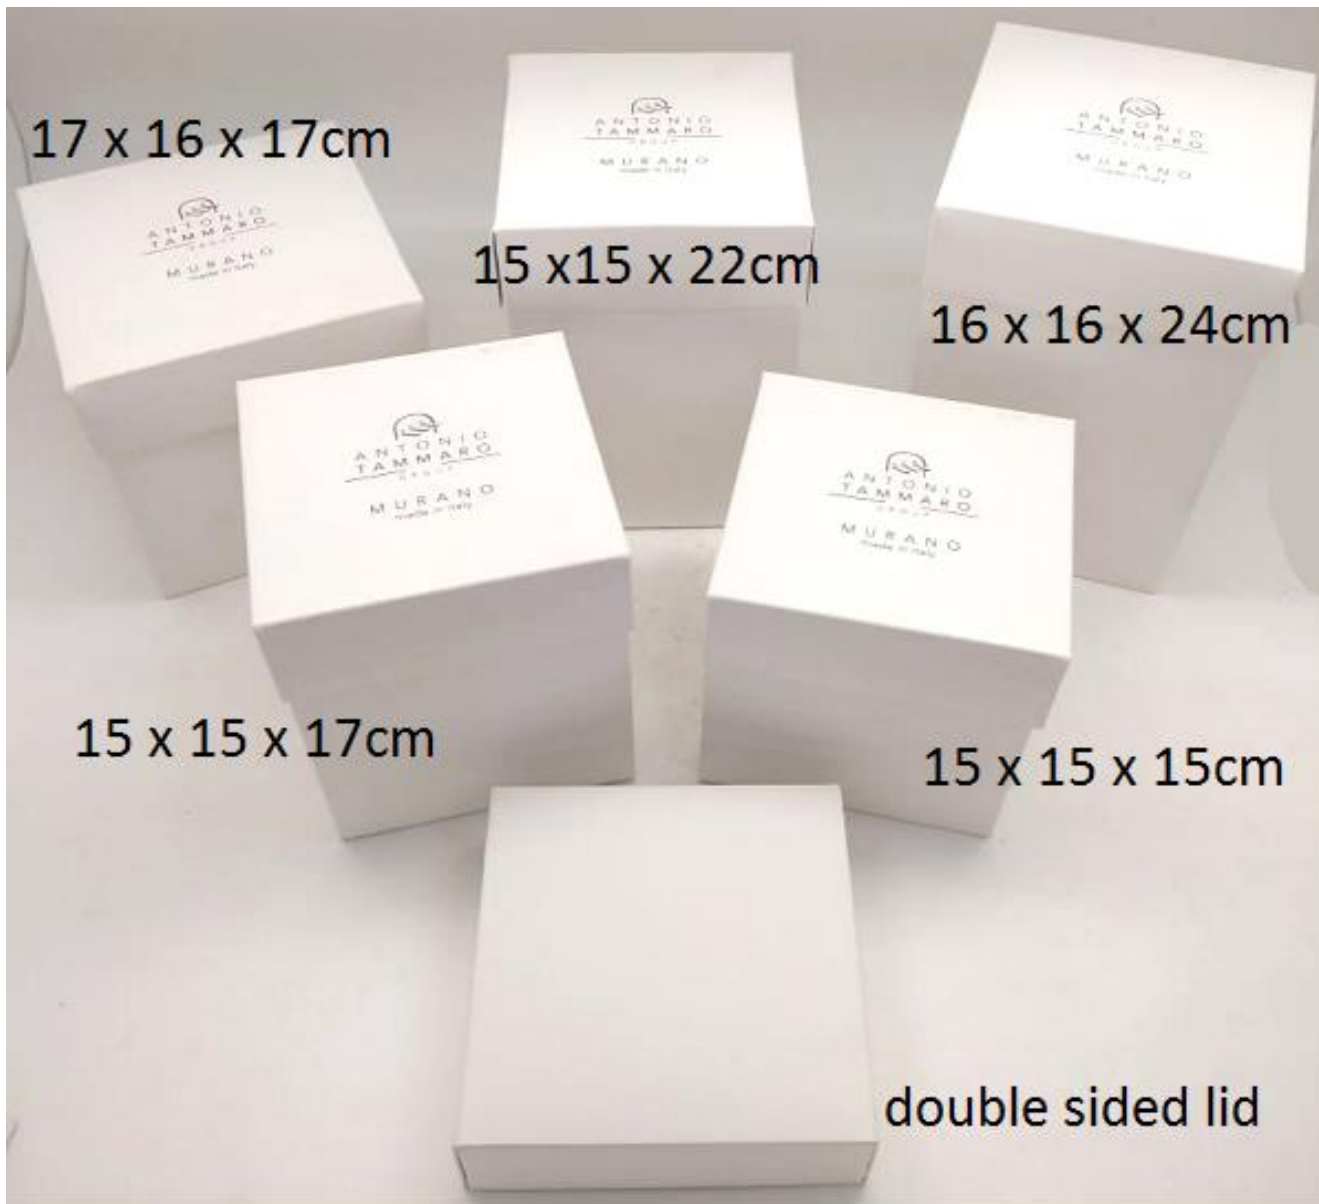

WHITE CRISTAL

HONEY

- **1010HNY**

White Cristal Handmade Crystal Glass.
Footed Vase Tulipano Honey.

H40CM

- **54SVPRSHNY**

White Cristal Handmade Crystal Glass.
Ashtray Persia Honey.

20CM

- **2010HNY**
White Cristal Handmade Crystal Glass.
Footed Bowl Large Persia Honey.
36x45xH22CM

- **2011HNY**
White Cristal Handmade Crystal Glass.
Footed Bowl Medium Persia Honey.
27x35xH20CM

- **M3020HNY**

White Cristal Handmade Crystal Glass.
Footed Candle Holder Large Tulipano Honey.

H40CM

- **3021HNY(M)**

White Cristal Handmade Crystal Glass.
Footed Candle Holder Medium Tulipano Honey.

H30CM

COBALT

- **1005AVIO**
White Cristal Handmade Crystal Glass.
Footed Vase Venezia Cobalt. **H40CM**

28x36xH26CM

- **N3274CRO**
White Cristal Handmade Crystal Glass.
Footed Bowl Small Turquoise.
30xH14.5CM

- **3000CRO**
White Cristal Handmade Crystal Glass.
Footed Candle Holder Large Venezia Turquoise.
H38CM