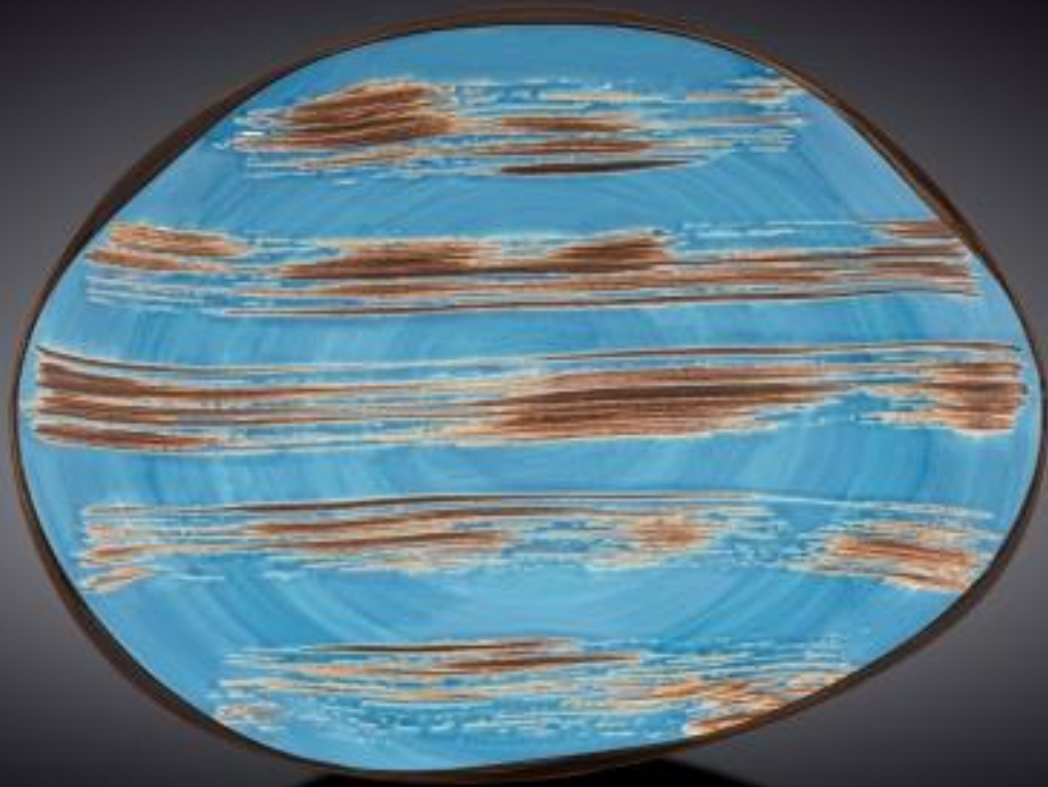

WL-668642/A

Stone Shape Dish Blue Box Of 2 PCS

[Scratch](#)

13" x 9.75"

33 x 24.50 x H3cm

LEA'S GIFT