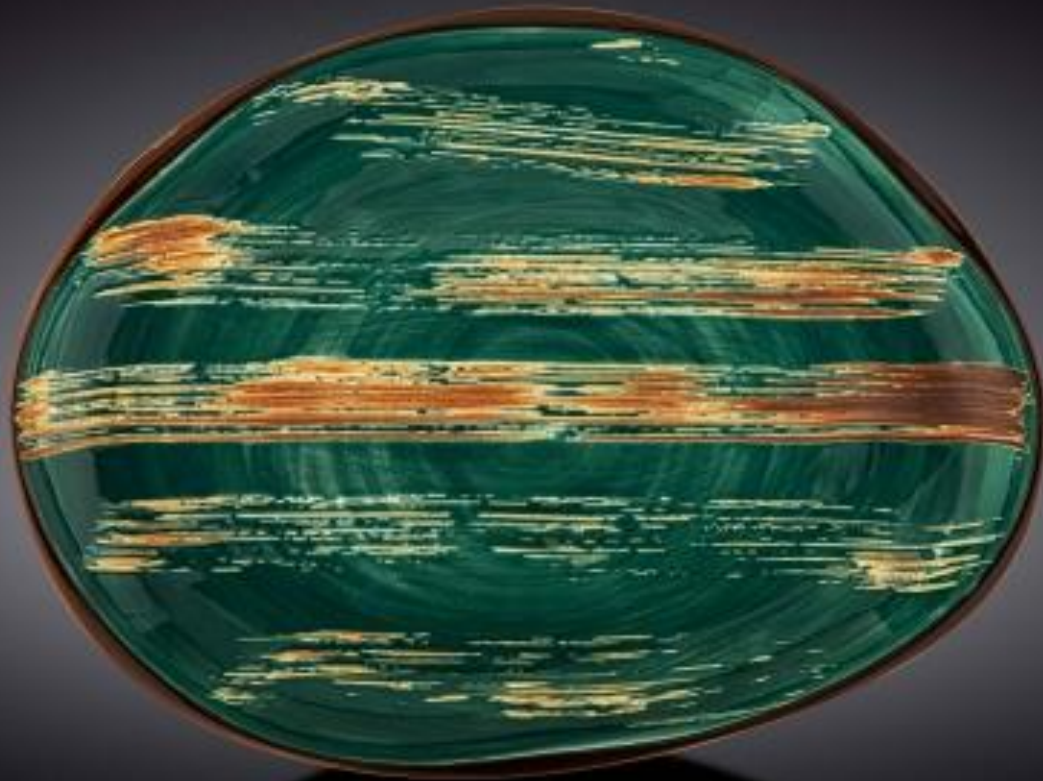

LEA'S GIFT

WL-668540/A

Round Plate Raised Rim Large Green Box Of 3 PCS

[Scratch](#)

9.75" x 6.5" x 2.5"

25 x 16.5 x H6cm

WL-668542/A

Stone Shape Dish Green Box Of 2 PCS