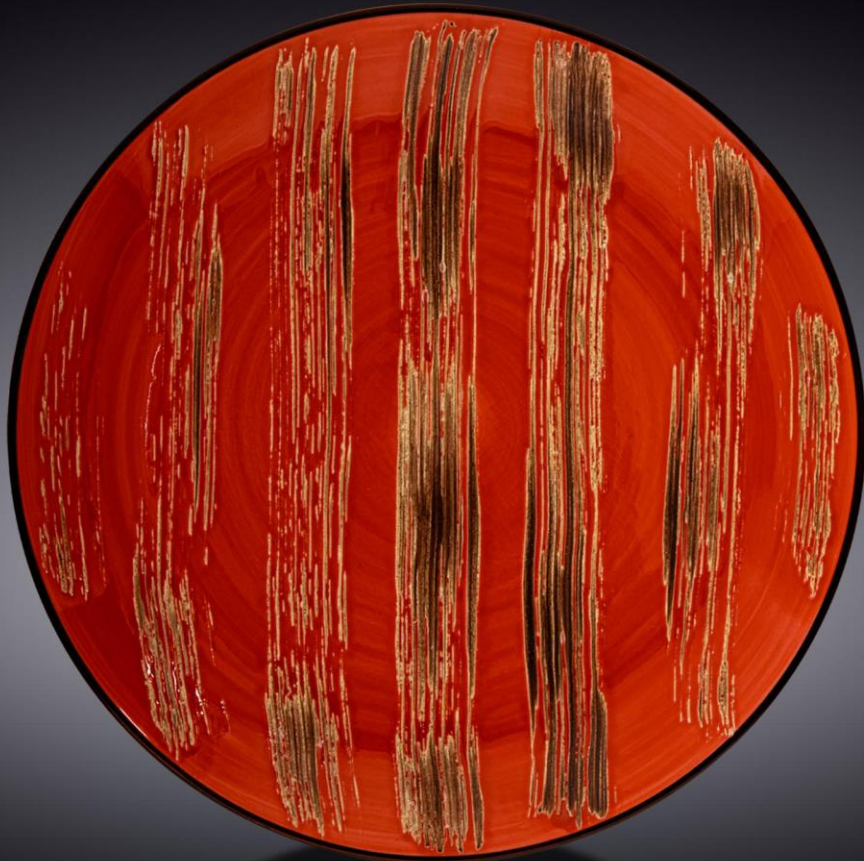

WL-668214/A

Round Plate Large Red Box Of 3 PCS

[Scratch](#)

10"

25.50 x H2.80cm