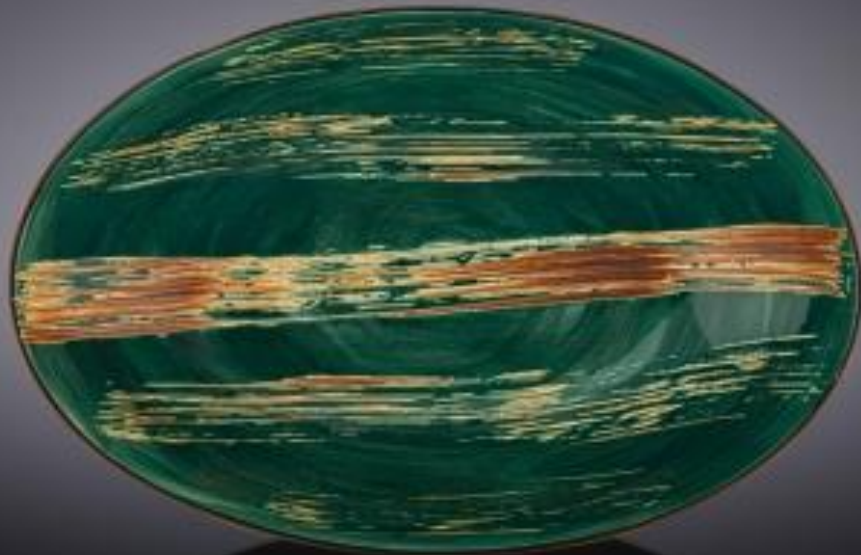

WL-668540/A

Round Plate Raised Rim Large Green Box Of 3 PCS

[Scratch](#)

9.75" x 6.5" x 2.5"

25 x 16.5 x H6cm