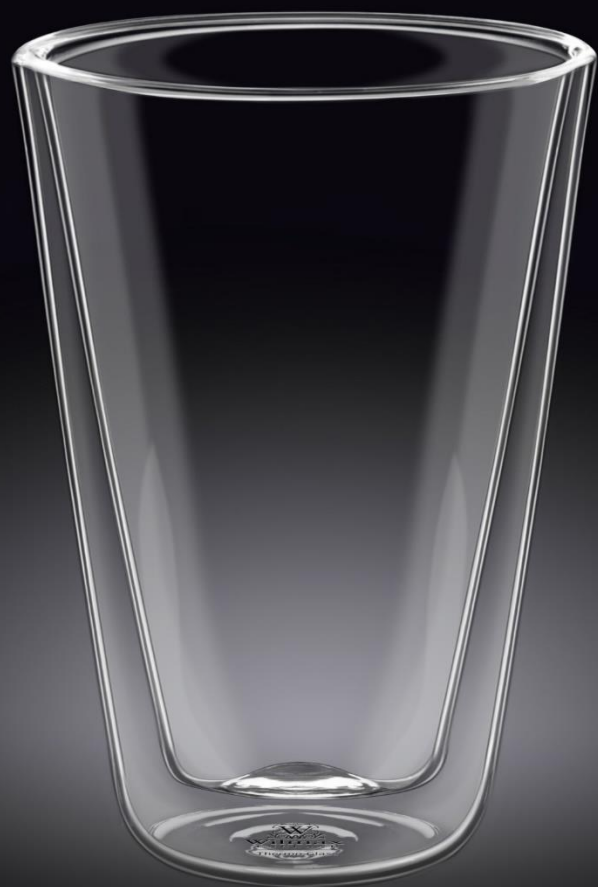

WL-888705/A

Glass Box Of 6 PCS

10 fl oz
300 ml