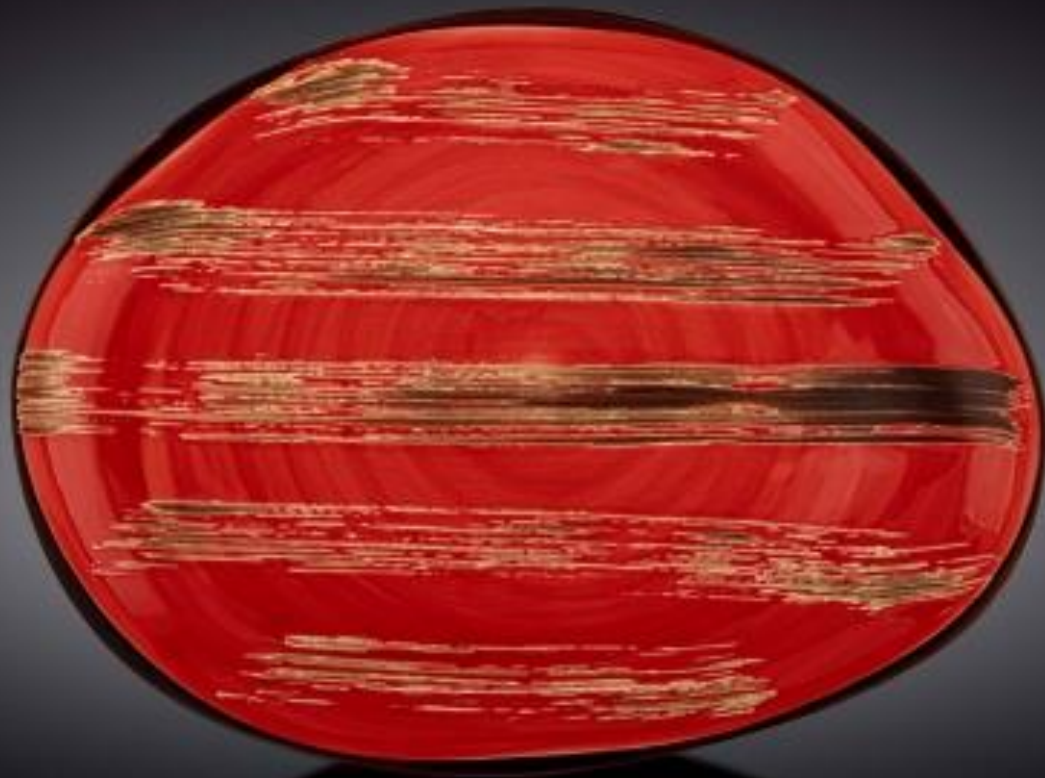

Round Plate Raised Rim Large Red Box Of 3 PCS

[Scratch](#)

9.75" x 6.5" x 2.5"

25 x 16.5 x H6cm

LEA'S GIFT

WL-668242/A

Stone Shape Dish Red Box Of 2 PCS

[Scratch](#)