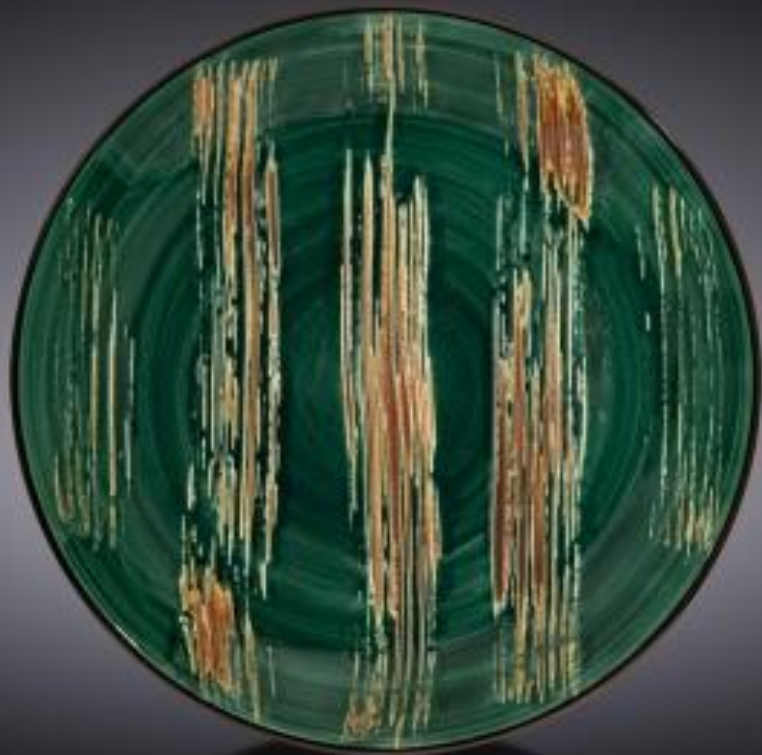

10"

25.5 cm

12 fl oz

350 ml

LEA'S GIFT

WL-668512/A

Round Plate Small Green Box Of 3 PCS

[Scratch](#)