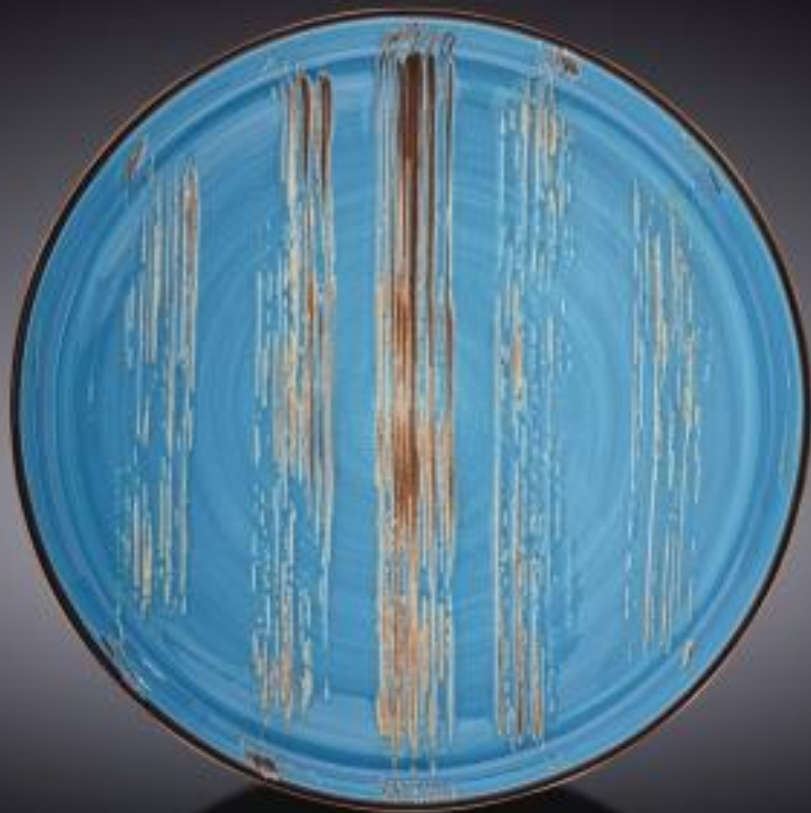

WL-668619/A

Round Plate Raised Rim Small Blue Box Of 3 PCS

[Scratch](#)

9"

23 x H3.30cm