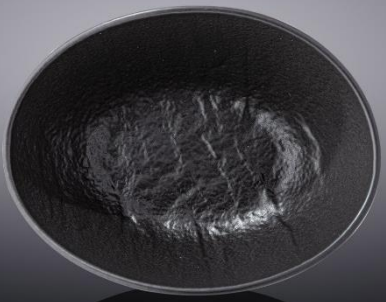

WL-661117/A

**Oval Dish Small Porcelain With Matt Black Gaze
Box Of 6 PCS**

[SlateStone](#)

3.25" x 2.25" x 1.25"
8 x 6 x 3cm

LEA'S GIFT