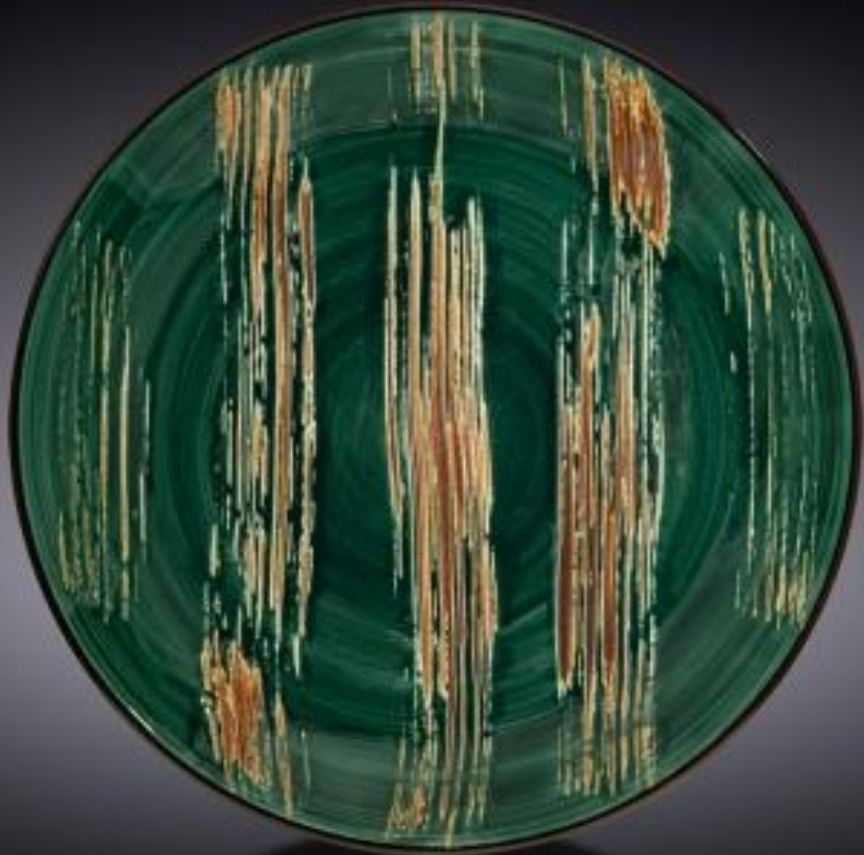

WL-668514/A

Round Plate Large Green Box Of 3 PCS

[Scratch](#)

10"

25.50 x H2.80cm

LEA'S GIFT