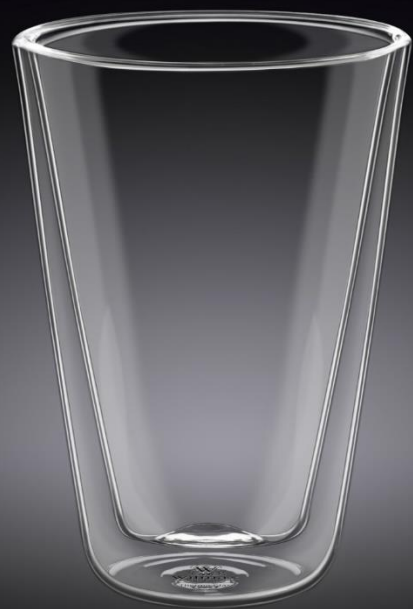

WL-888701/A

Glass Box Of 6 PCS

3 fl oz
100 ml