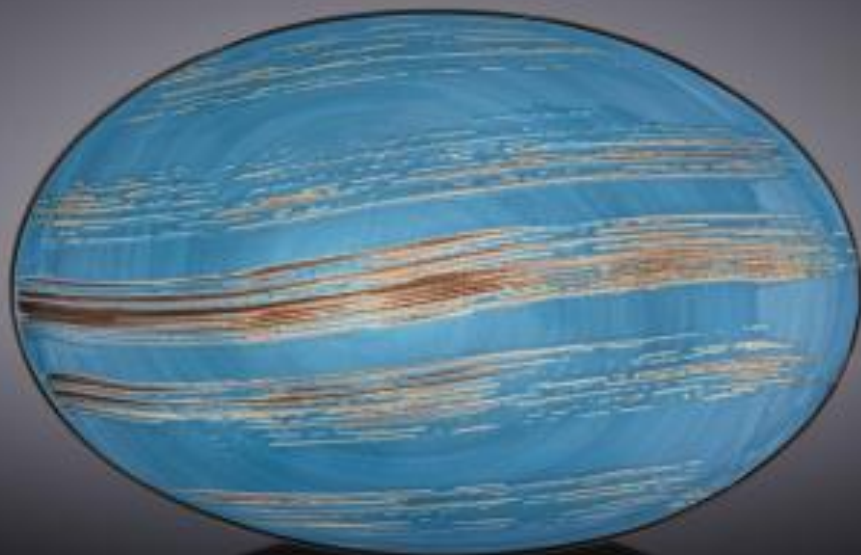

[Scratch](#)

10"

25.50 x H2.80cm

WL-668619/A

Round Plate Raised Rim Small Blue Box Of 3 PCS

[Scratch](#)

9"

23 x H3.30cm