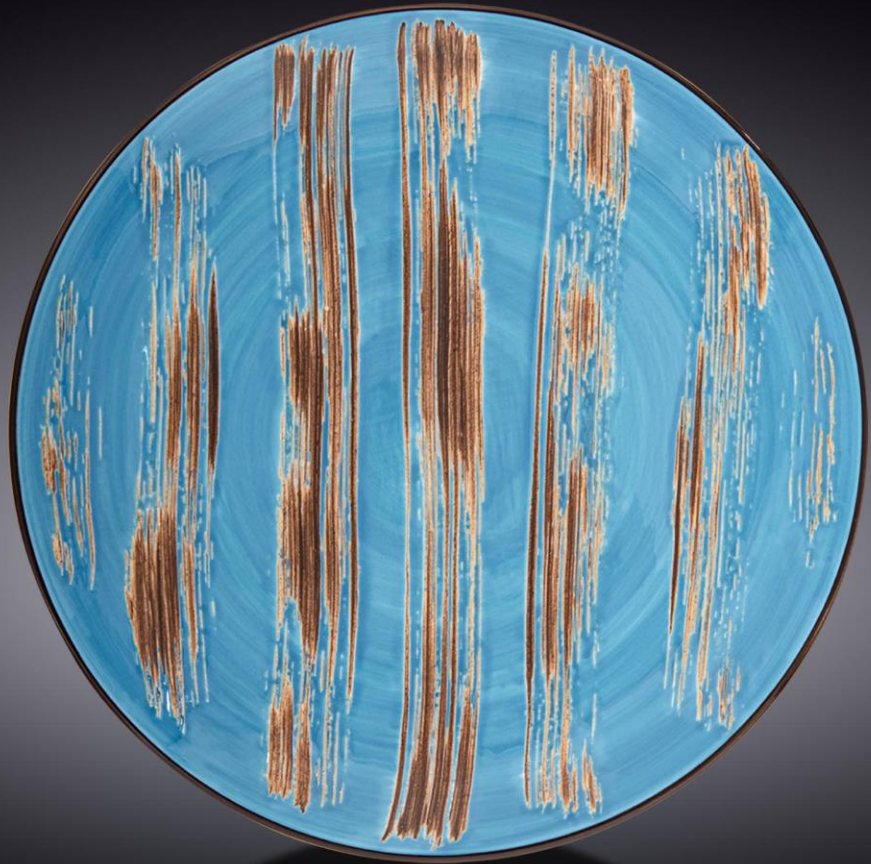

WL-668612/A

Round Plate Small Blue Box Of 3 PCS

[Scratch](#)

8"

20.50 x H2.50cm

LEA'S GIFT

WL-668614/A

Round Plate Large Blue Box Of 3 PCS